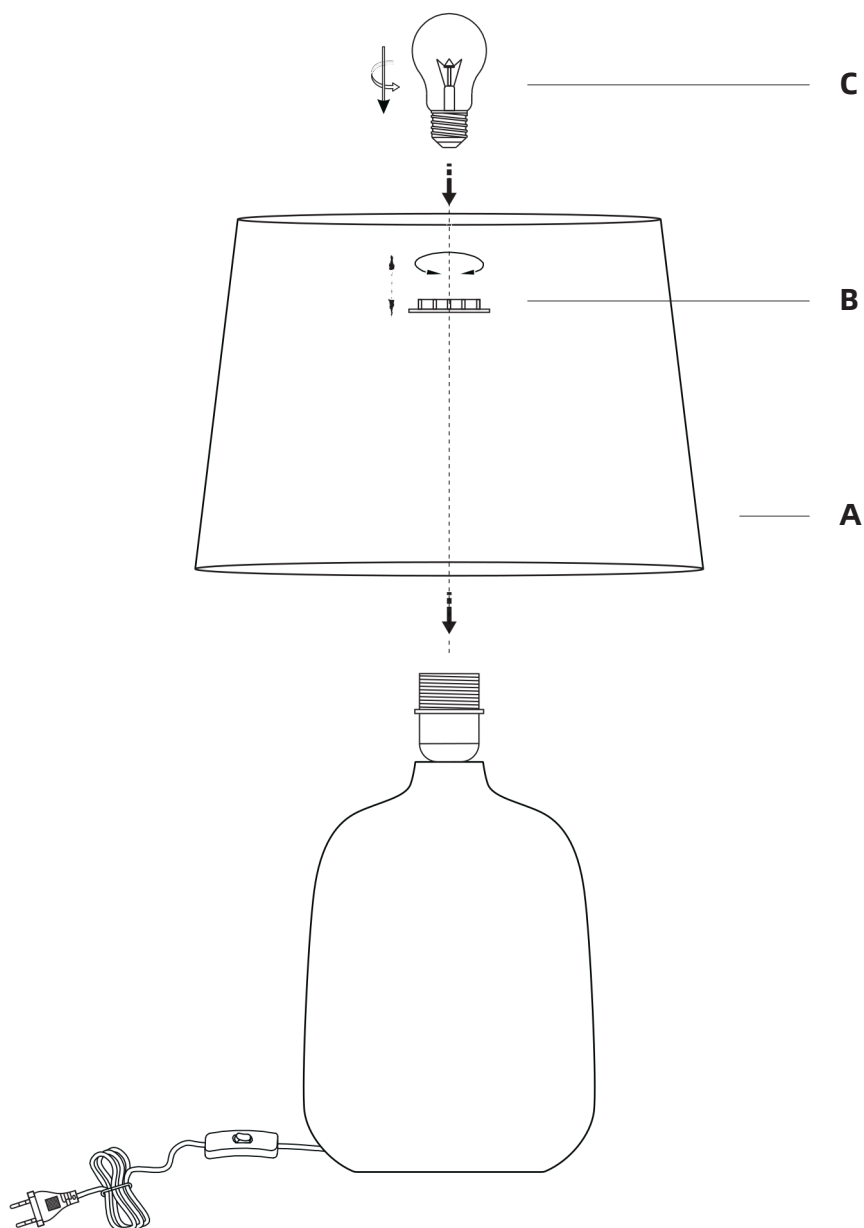

Table lamp, ceramic, sand structure

Item No.6404120

- Fix the shade on the base according to installation step A.
- Attach lamp screw lamp cap ring according to installation step B.
- Install the bulb according to installation step C.

Please read the entire manual carefully before starting to assemble and/or using this product. Follow the manual thoroughly and keep it for further reference. The crossed-out wheeled bin indicates that marked items must be disposed of separately from household waste. By handing over marked items for recycling, according to local regulations, you help reduce potential harmful impact on the environment and on human health. For more information, please contact Mebel Home. Do not connect the product to the supply while it is in the packaging