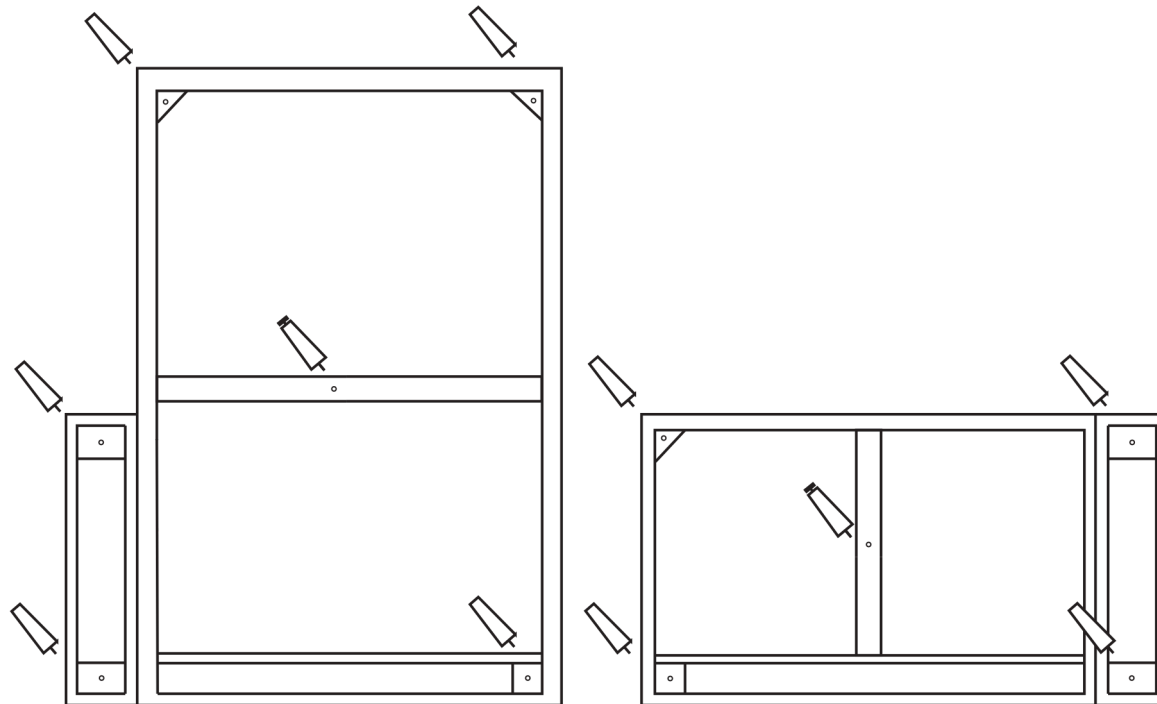

# ASSEMBLY INSTRUCTION

## LIDO LOUNGE SOFA

Mebel Home

1 Screw the legs on to the sofa

2

3

Place the cushions in the sofa

4

The fabric is non-washable and non-removable.