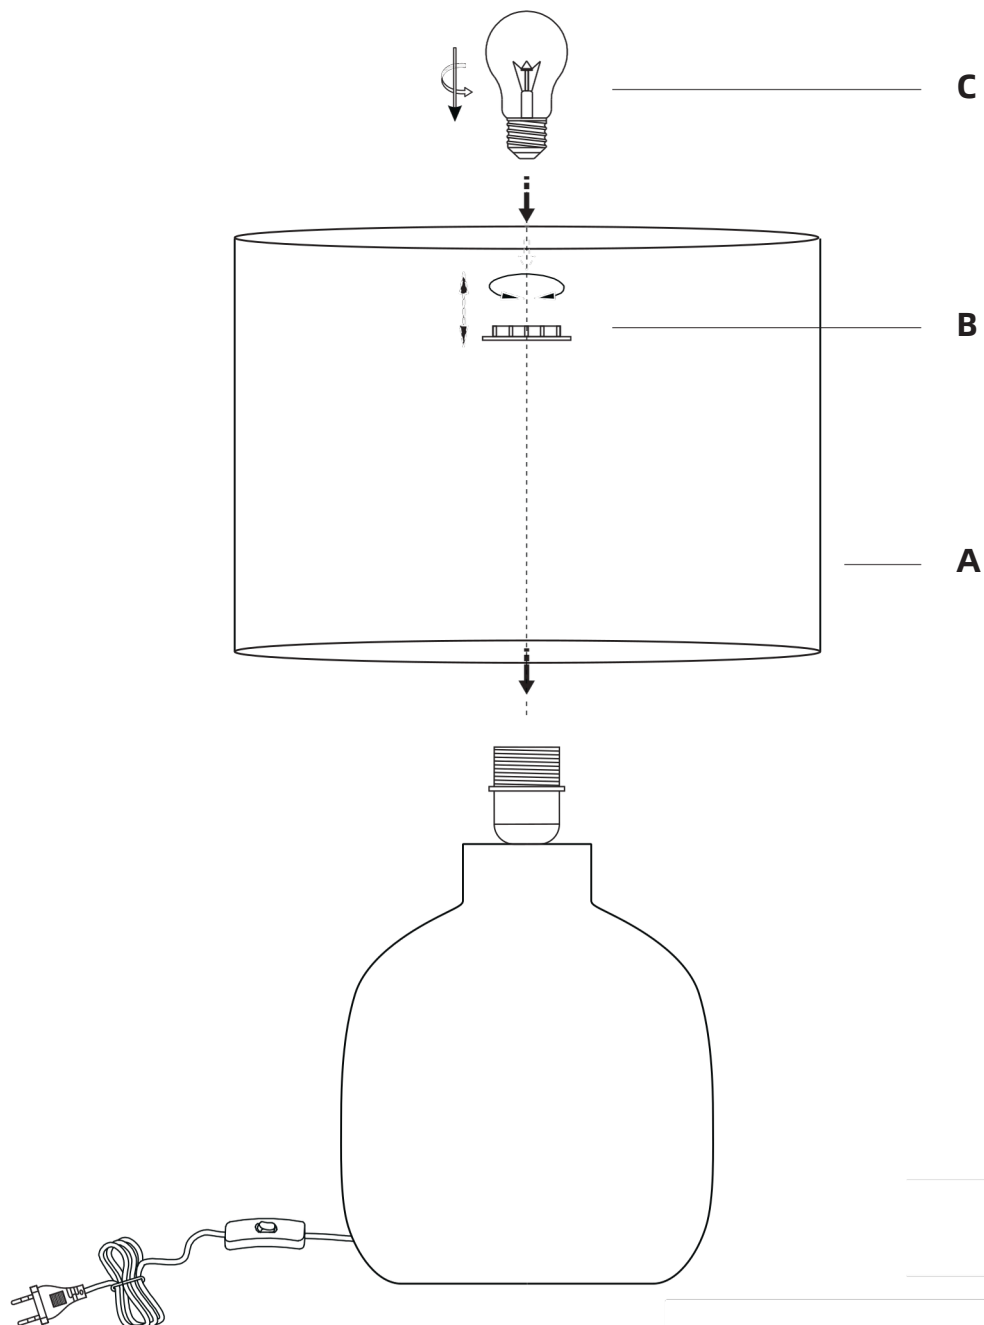

# Table lamp, ceramic, stone structure

Item No.6404110

- Fix the shade on the base according to installation step A.
- Attach lamp screw lamp cap ring according to installation step B.
- Install the bulb according to installation step C.

Please read the entire manual carefully before starting to assemble and/or using this product. Follow the manual thoroughly and keep it for further reference. The crossed-out wheeled bin indicates that marked items must be disposed of separately from household waste. By handing over marked items for recycling, according to local regulations, you help reduce potential harmful impact on the environment and on human health. For more information, please contact Mebel Home. Do not connect the product to the supply while it is in the packaging